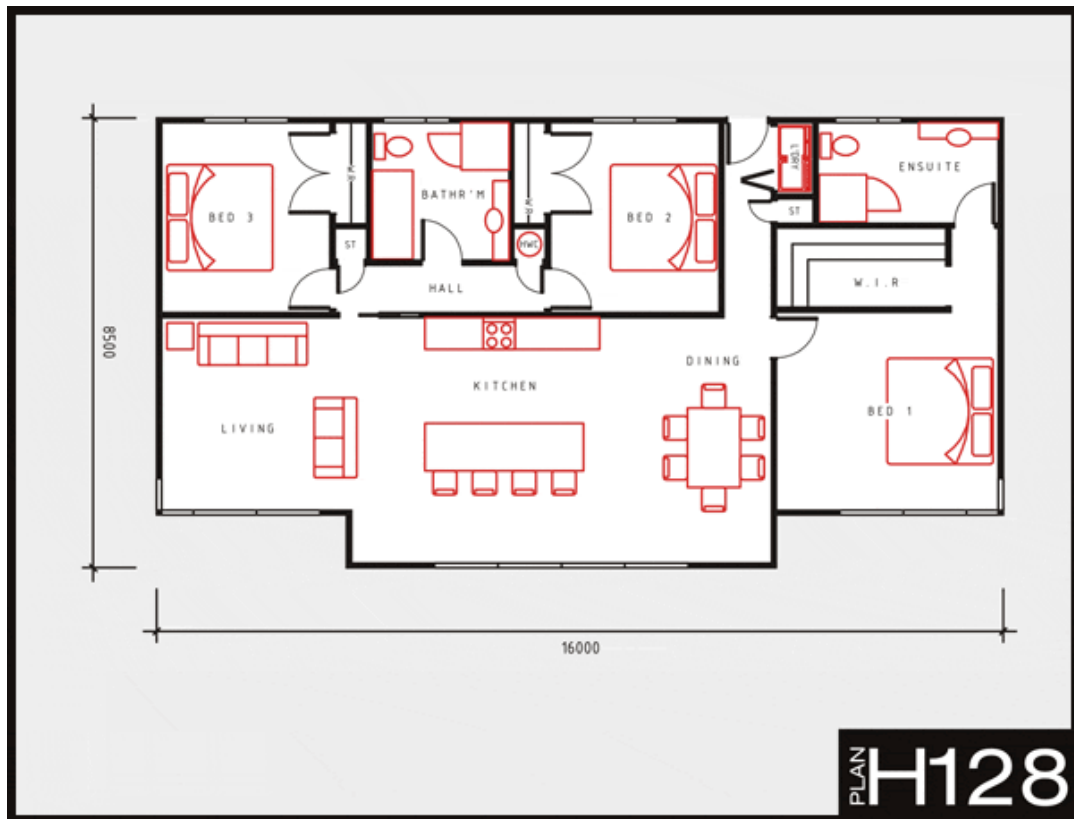

ILLUSTRATION ONLY. PLEASE SEE SPECIFICATIONS FOR FULL MATERIALS LIST.

www.horizonhomes.co.nz
0800 66 38 52

H128
EMPIRE
128 SQM
3 BEDROOMS
2 BATHROOMS